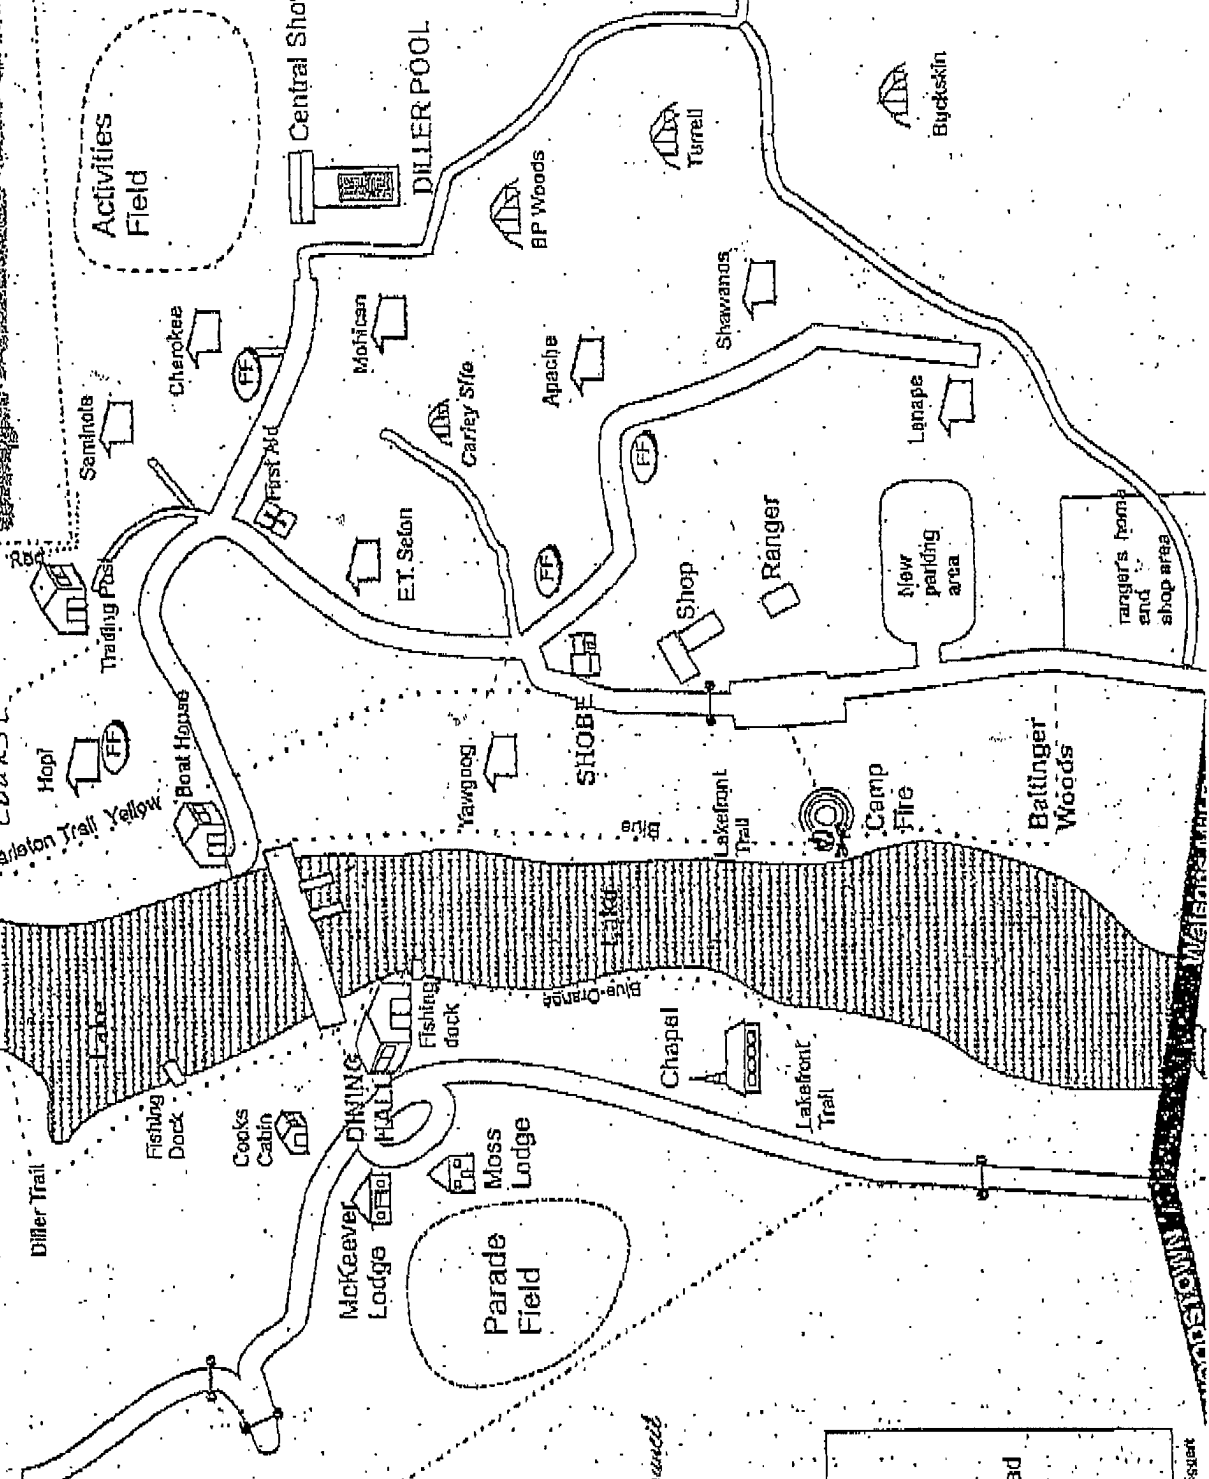

Roosevelt Scout Reservation
Central Park

Shot Gun Range
 Archery
 Camp Diller

C.D.P.E. COURSE

LEGEND

	Camp
	Boundary
	Primary Road
	Secondary Road
	Foot Path
	Foot Free
	Gate